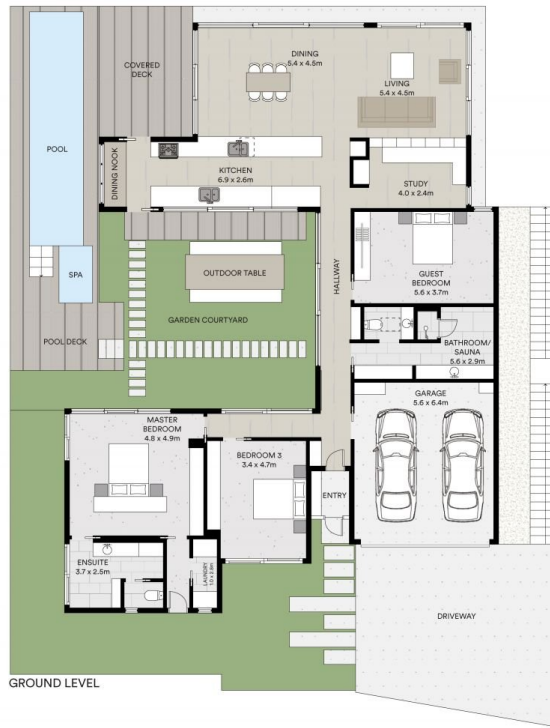

11 Sapphire Court Lennox Head NSW

5 🛏 3 🚿 4 🚗

Retreat to this private, architecturally-designed oasis with spectacular ocean views in a blue-ribbon Lennox Head enclave. Sweeping ocean vistas serve as a majestic backdrop to this sleek modernist escape, conceived with expert skill by celebrated architect Virginia Kerridge. Designed to connect effortlessly with the surrounding landscape through floor-to-ceiling glass stacker doors, the contemporary three bedroom residence with private self-contained studio re-defines coastal luxury. Finished with a selection of high-end materials including rosewood timber and the power of concrete and stainless steel, the residence exudes timelessness and durability against the softness of its tranquil bushland setting. Featuring landscaped gardens, a swimming pool and spa plus a built-in infrared sauna, this unique property lies just 3 mins

Type : House
Price : EOI Guide on request, close Thurs 14th Nov 5pm
Land Size : 1103 sqm
View : <https://www.byronbaysir.com.au/sale/nsw/northern-rivers/lennox-head/residential/house/8159227>

[For full version visit the website](https://www.byronbaysir.com.au)

Brad Rogan
02 6610 9892

Denzil Lloyd
02 6610 9892

INT : 285m²
 EXT : 120m²
 LAND : 1,103m²

Scale in metres. Indicative only. Dimensions are approximate. All information contained herein is gathered from sources we believe to be reliable. However we cannot guarantee its accuracy and interested persons should rely on their own enquiries.