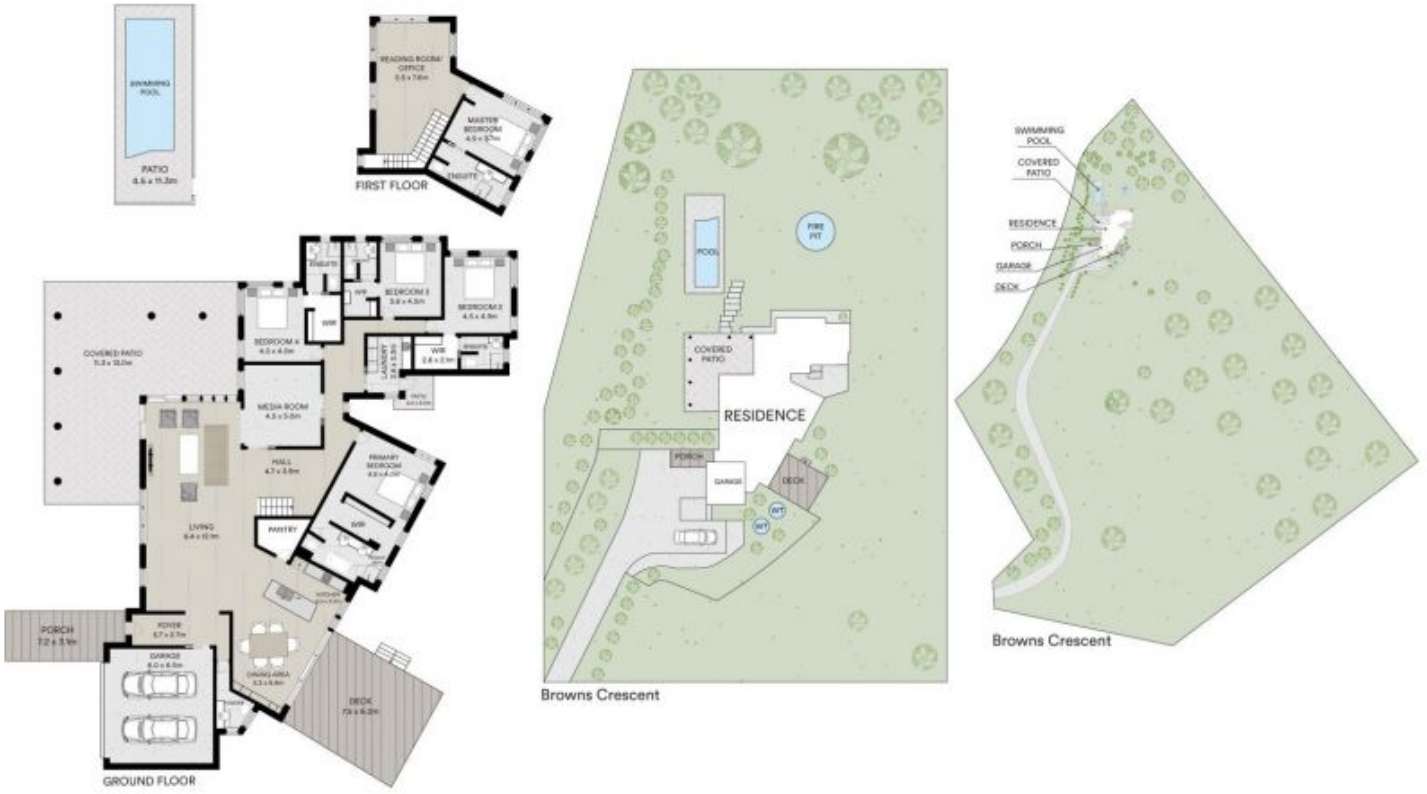

Will Phillips
02 6610 9892

Peter Randall
02 6610 9892

LAND SIZE : 15 ACRES
INTERNAL AREA : 446 M²
EXTERNAL AREA : 234 M²